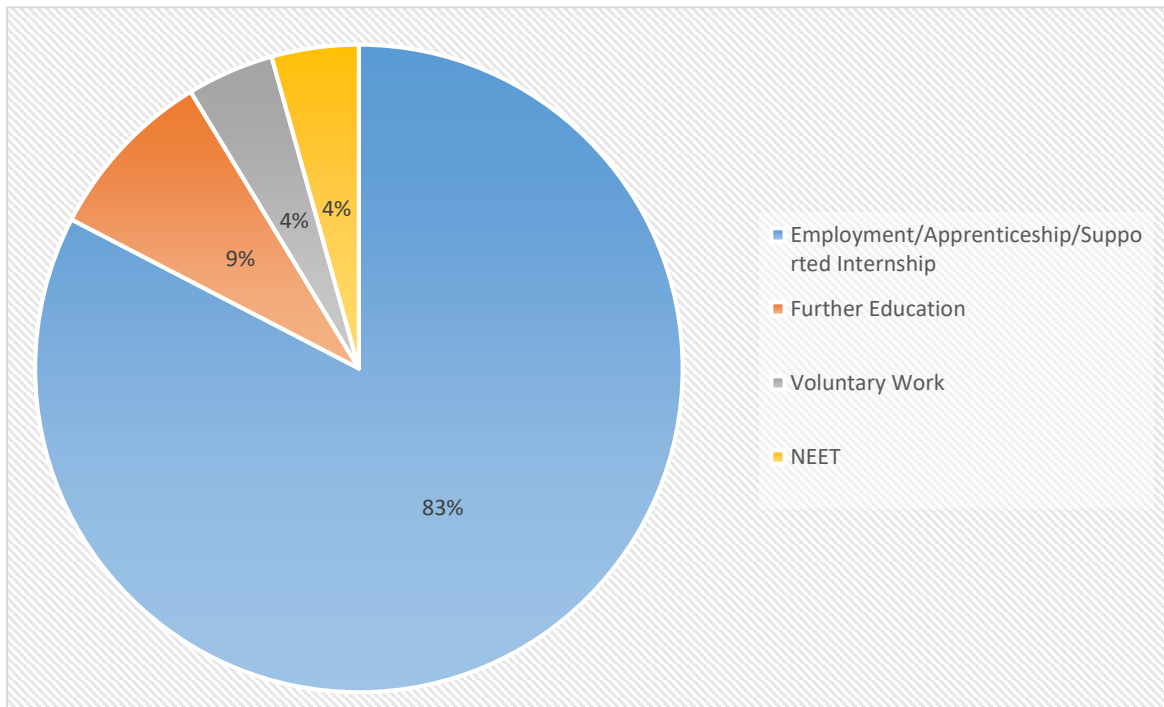

Destinations of Combe Pafford Students 2019 and 2020 Leavers

Young people leaving Combe Pafford access a variety of different destinations including: Employment, Supported Employment, Further Education and Apprenticeships.

In 2019 83% of our students on leaving the sixth form entered into employment, apprenticeships or supported internships.

In 2020 21% of our students on leaving the sixth form entered into employment, apprenticeships or supported internships.