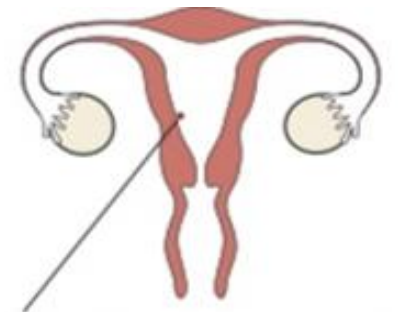

Year 9: Reproduction

Reproductive organs

Puberty: time when sexual maturity happens.
 Puberty in females usually starts around the age of 11.

Puberty in males usually starts around the age of 12

Fertilisation and gametes

Fertilisation: when the sperm and egg join.

The Menstrual Cycle

Women have a period every ~28 days.

Implantation: when the embryo attaches to the wall of the uterus.

The fertilised egg travels down the oviduct and implants in the uterus.