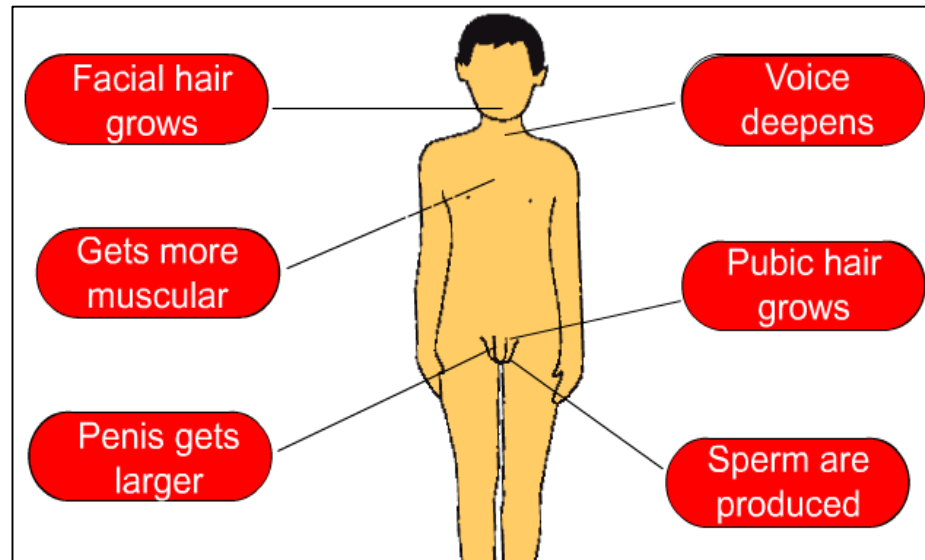

Year 9: Reproduction

Reproductive organs

Puberty: time when sexual maturity happens.
 Puberty in females usually starts around the age of 11.

Puberty in males usually starts around the age of 12

Fertilisation and gametes

Fertilisation: when the sperm and egg join.

The Menstrual Cycle

Women have a period every ~28 days.

Implantation: when the embryo attaches to the wall of the uterus.

The fertilised egg travels down the oviduct and implants in the uterus.