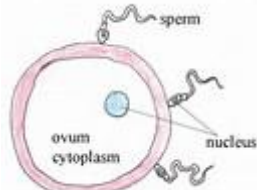

Year 9: Reproduction

Reproductive organs

Puberty: time when sexual maturity happens.
 Puberty in females usually starts around the age of 11.

Puberty in males usually starts around the age of 12

Fertilisation and gametes

Fertilisation: when the sperm and egg join.

The Menstrual Cycle

Women have a period every ~28 days.

Implantation: when the embryo attaches to the wall of the uterus.

The fertilised egg travels down the oviduct and implants in the uterus.