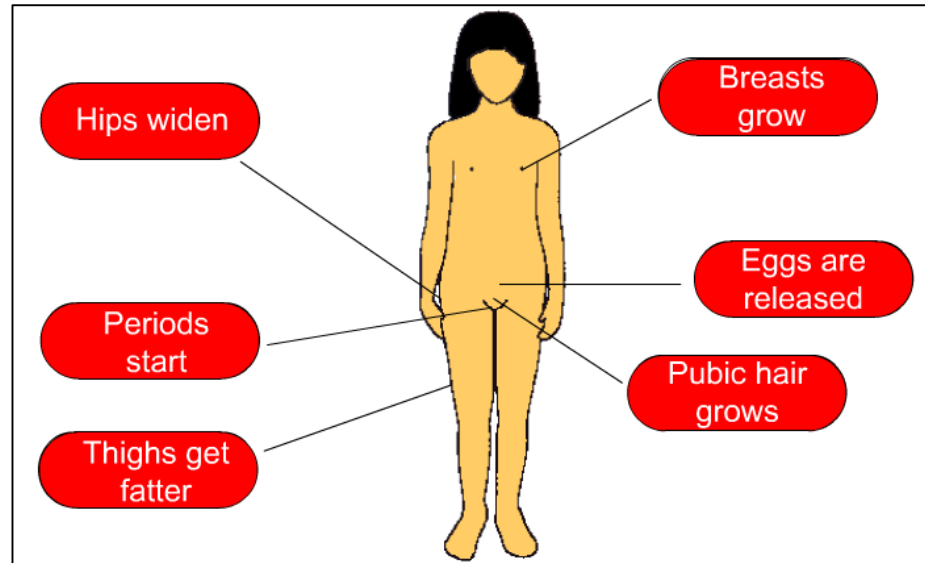

Year 9: Reproduction

Reproductive organs

Puberty: time when sexual maturity happens.
 Puberty in females usually starts around the age of 11.

Puberty in males usually starts around the age of 12

Fertilisation and gametes

Fertilisation: when the sperm and egg join.

The Menstrual Cycle

Women have a period every ~28 days.

Implantation: when the embryo attaches to the wall of the uterus.

The fertilised egg travels down the oviduct and implants in the uterus.