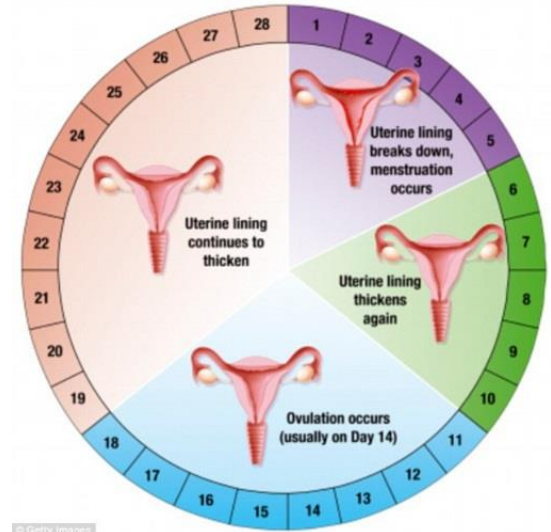

Year 9: Reproduction

Reproductive organs

Puberty: time when sexual maturity happens.
 Puberty in females usually starts around the age of 11.

Puberty in males usually starts around the age of 12

Fertilisation and gametes

Fertilisation: when the sperm and egg join.

The Menstrual Cycle

Women have a period every ~28 days.

Implantation: when the embryo attaches to the wall of the uterus.

The fertilised egg travels down the oviduct and implants in the uterus.