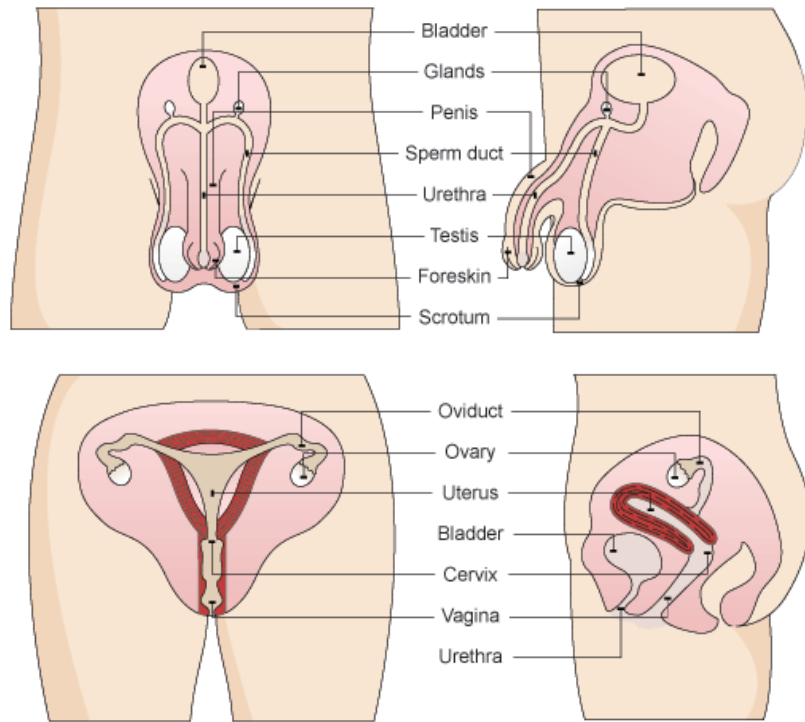

Year 9: Reproduction

Reproductive organs

Puberty: time when sexual maturity happens.
 Puberty in females usually starts around the age of 11.

Puberty in males usually starts around the age of 12

Fertilisation and gametes

Fertilisation: when the sperm and egg join.

The Menstrual Cycle

Women have a period every ~28 days.

Implantation: when the embryo attaches to the wall of the uterus.

The fertilised egg travels down the oviduct and implants in the uterus.